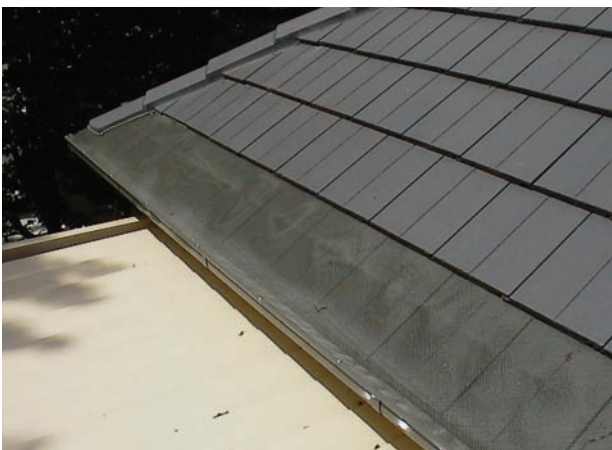

POLYETHYLENE GUTTERSCREEN

Recommended For

- Non-bush fire areas
- Matching screen to roof and gutter colour
- The budget conscious
- Suits most types of roofs and profiles
- Rainwater Harvesting

BEFORE

Features

- High Density Industrial Strength Polyethylene screen (HDPE)
- UV stabilised i.e. resists ultraviolet light
- Life expectancy of 15 years on the roof in Australian climatic conditions
- Available in 11 ColourBond colours to suit your roof / tile colour
- Suitable for all roof types
- Cost effective
- 3.5mm x 3.5mm size holes
- 10 year manufacturer's warranty