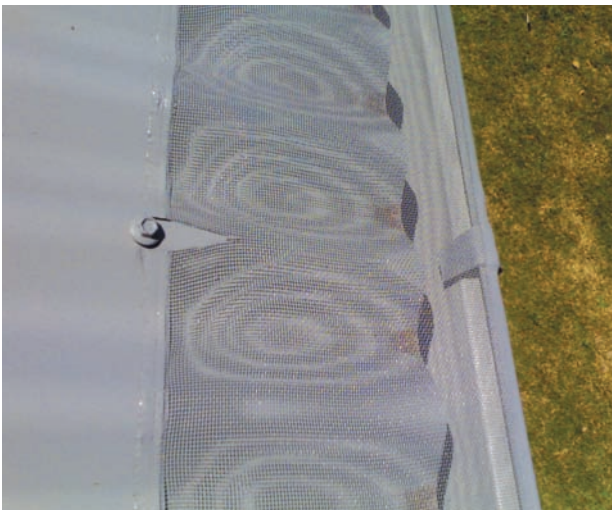

# FINE ALUMINIUM GUTTERSCREEN

## Recommended For

- Bush fire areas
- Very fine debris (e.g. Jacaranda leaves and pine needles)
- Tile roofs
- Metal roofs
- Rainwater harvesting

## Features

- Long life durability
- Designed for high fire risk areas with an excellent fire rating – Flammability Index 1 (AS 1530.2-1993\*)
- Available in epoxy and coated black or any ColourBond colour (available by special order, allow 10 working days)
- Can be fitted to all roofing profiles due to the exclusive adhesion system and simple to install, no screwing required (good for metal roofs)
- Super fine to eliminate very fine debris such as Jacaranda leaves and pine needles
- Cost effective metal gutter screen
- 1.2mm x 1.2mm size hole
- 15 year manufacturer's warranty