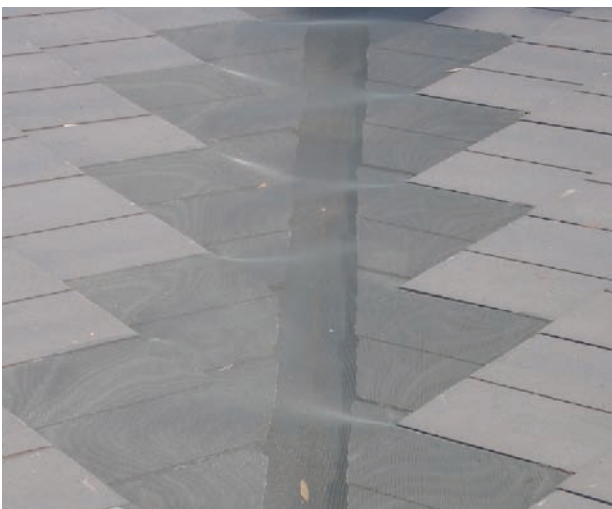

FINE STAINLESS STEEL GUTTERSCREEN

Recommended For

- Bush fire areas
- Very fine debris (e.g. Jacaranda leaves and pine needles)
- Tile Roofs
- Metal / copper roof & gutter
- Rainwater Harvesting

Features

- Long life durability
- Designed for high fire risk areas with an excellent fire rating – Flammability Index 1 (AS 1530.2-1993*)
- Available in epoxy coated in black, silver any ColourBond colour (available by special order, allow 10 working days)
- Can be fitted to all roofing profiles due to the exclusive adhesion system and simple to install, no screwing required (good for metal roofs)
- Super fine to eliminate very fine debris such as Jacaranda leaves and pine needles
- Corrosion resistant - great for copper roofs / gutters and sult water locations
- 15 year manufacturer's warranty