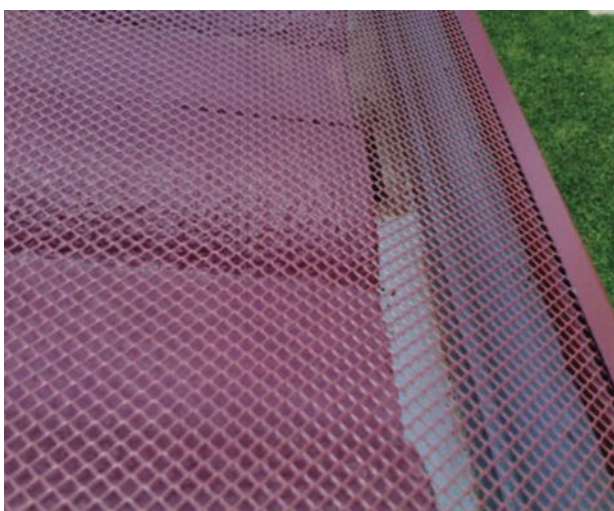

# EXPANDED ALUMINIUM LEAF STOPPER® GUTTERSCREEN

## Recommended For

- Bush fire areas
- Matching screen to roof and gutter colour
- Suits most types of roofs and profiles
- Rainwater Harvesting

## Features

- Long life durability
- Designed for high fire risk areas with an excellent fire rating – Flammability Index (AS 1530.2-1993\*)
- Available in 11 ColourBond colours
- Can be fitted to most roofing profiles with ColourBond fixing trims and ColourBond fixing saddles, (for metal roofs)
- Corrosion Resistant – The most compatible protection for ColourBond and Zinalume roofing and gutters
- Vermin resistant Gutterscreen
- 3.5mm x 3.5mm size holes
- 15 year manufacturer's warranty