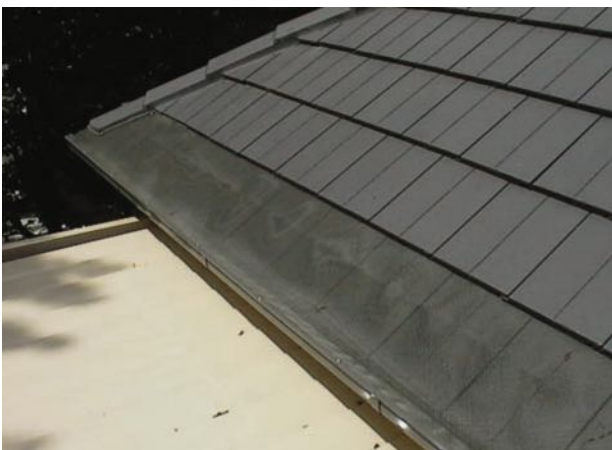

# POLYETHYLENE GUTTERSCREEN

## Recommended For

- Non-bush fire areas
- Matching screen to roof and gutter colour
- The budget conscious
- Suits most types of roofs and profiles
- Rainwater Harvesting

BEFORE

## Features

- High Density Industrial Strength Polyethylene screen (HDPE)
- UV stabilised i.e. resists ultraviolet light
- Life expectancy of 15 years on the roof in Australian climatic conditions
- Available in 11 ColourBond colours to suit your roof / tile colour
- Suitable for all roof types
- Cost effective
- 3.5mm x 3.5mm size holes
- 10 year manufacturer's warranty