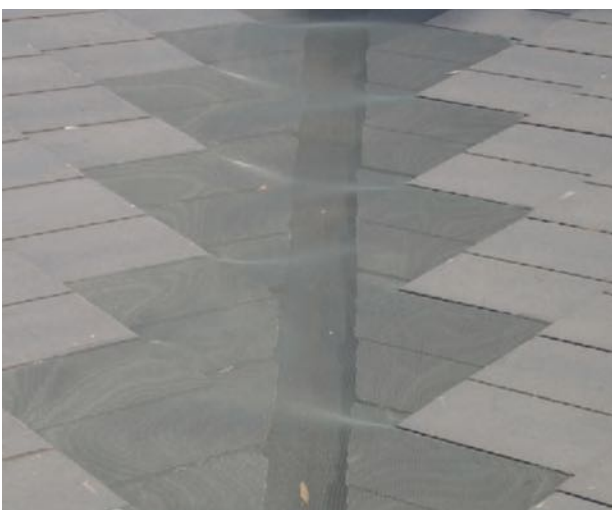

Leaders in gutter & valley protection

GUTTERSCREEN PTY LTD EST 1992

www.gutterscreen.com.au